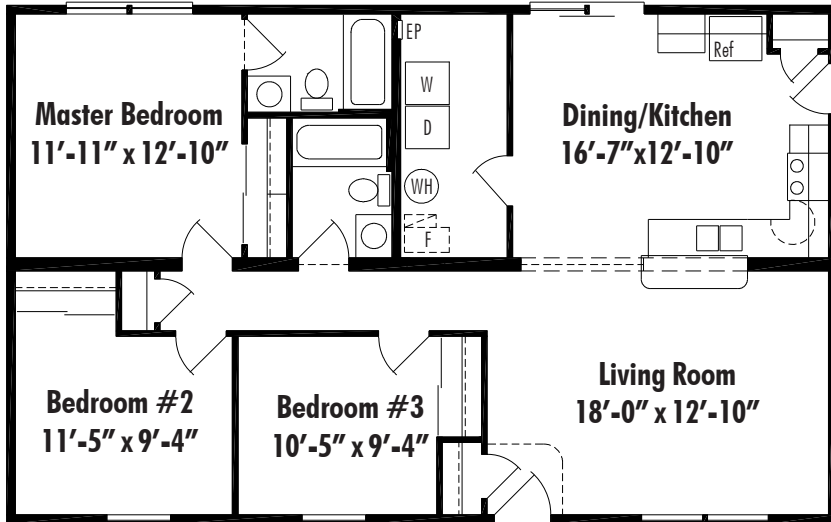

# Addison C

**Addison C** Crawl Space 27'-4" x 44", 1202 Sq. Ft. Living Area

Floor plan dimensions are approximate. Artist's floorplans, elevation renderings and photographs are for illustration purposes only and may include optional features. Garages, porches and other attachments are not included unless specified in the written contract. All construction details and specifications must be written in the contract. No oral conditions.